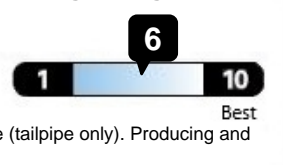

Smog Rating (tailpipe only)

Actual results will vary for many reasons, including driving conditions and how you drive and maintain your vehicle. The average new vehicle gets 27 MPG and costs $7,500 to fuel over 5 years. Cost estimates are based on 15,000 miles per year at $2.70 per gallon. MPGe is miles per gallon equivalent. Vehicle emissions are a significant cause of climate change and smog.

fuelconomy.gov

Calculate personalized estimates and compare vehicles