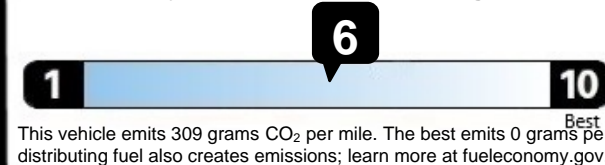

EPA DOT Fuel Economy and Environment

Gasoline Vehicle

Fuel Economy

29 MPG
combined city/hwy
3.4 gallons per 100 miles

26 city
33 highway

Small SUVs range from 16 to 120 MPG.
The best vehicle rates 141 MPGe.

You save
\$500
in fuel costs
over 5 years
compared to the
average new vehicle.

Annual fuel cost
\$1,400

Fuel Economy & Greenhouse Gas Rating (tailpipe only)

Smog Rating (tailpipe only)

Actual results will vary for many reasons, including driving conditions and how you drive and maintain your vehicle. The average new vehicle gets 27 MPG and costs \$7,500 to fuel over 5 years. Cost estimates are based on 15,000 miles per year at \$2.70 per gallon. MPGe is miles per gallon equivalent. Vehicle emissions are a significant cause of climate change and smog.